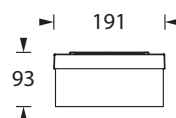

Accessories

Various single pictograms as well as sets

Pictogram-set*

	Exit pictogram FR
	Exit pictogram FL
	Exit pictogram FU
	Blind pane

* Pictogram-set included in the delivery. Other pictograms available on request.

Inspected device boxes from the Kaiser company¹⁾

Two-gang boxes for cavity wall installation:	Kaiser Art.-No. 9062-02 or another make with wall cutout 2 x Ø 68 mm
Two-gang boxes for flush-mounting installation:	Kaiser Art.-No. 1656-21 or another make with wall cutout 2 x Ø 60 mm
On-side mixed concrete:	Kaiser Art.-No. 1269-01 or another make with wall cutout 60 x 131 mm

¹⁾ not included in the delivery